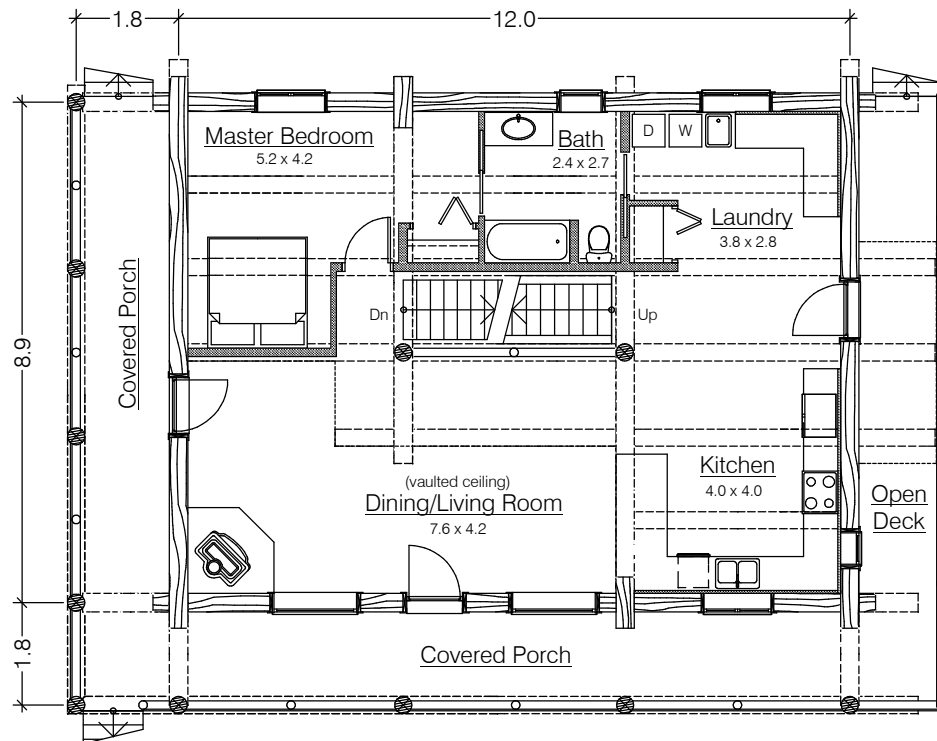

Est. 1978

Main Floor Plan
111.5 Sq. M.

Loft Floor Plan
78.6 Sq. M.

Dimensions/room sizes
shown are in Metres

The Michigan