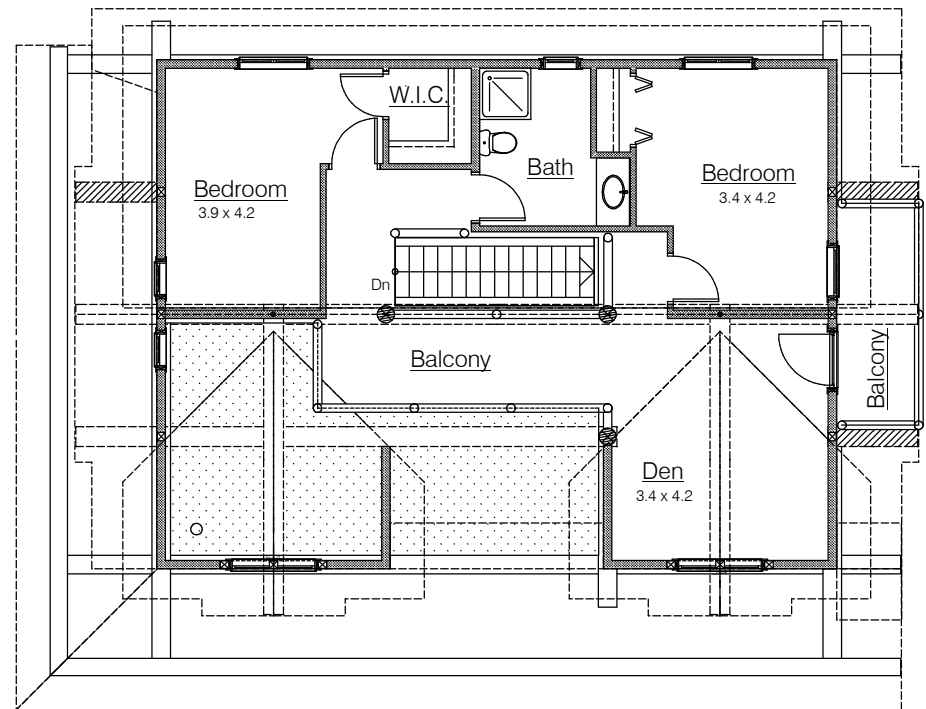

Est. 1978

Main Floor Plan
111.5 Sq. M.

Loft Floor Plan
78.6 Sq. M.

Dimensions/room sizes
shown are in Metres

The Michigan